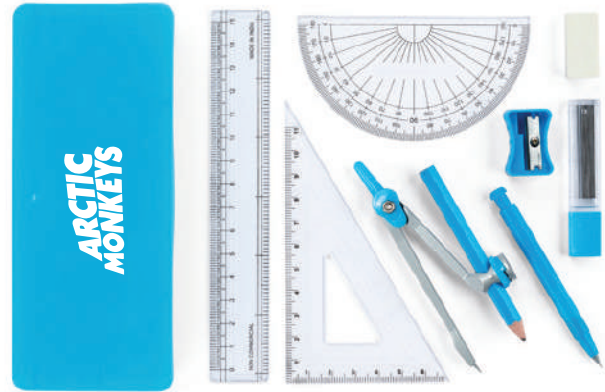

GFK-08
School geometry set