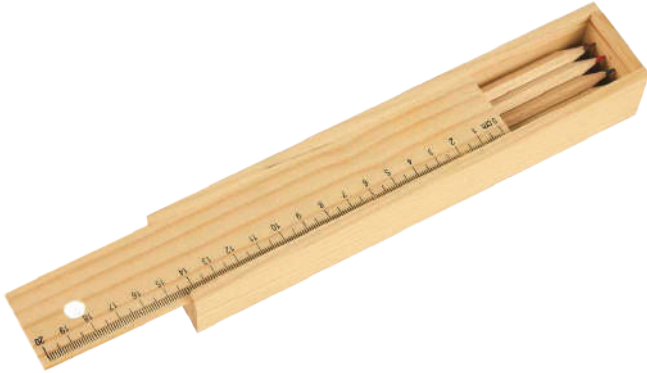

GFK-05
Wooden Case with Ruler, Sharpener
& Coloured Pencils.